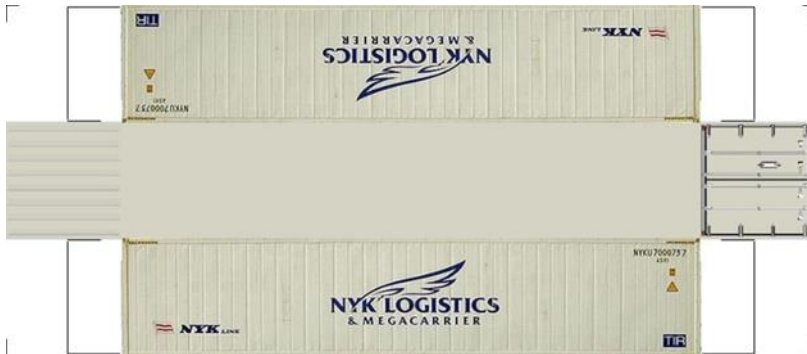

# BUILD YOUR OWN (N SCALE) 40ft SHIPPING CONTAINERS

[Click to watch instructional video](#)

**BUILD YOUR OWN ( 40ft SHIPPING CONTAINERS ) N SCALE**

Drawn By  
[www.krafttrains.com](http://www.krafttrains.com)