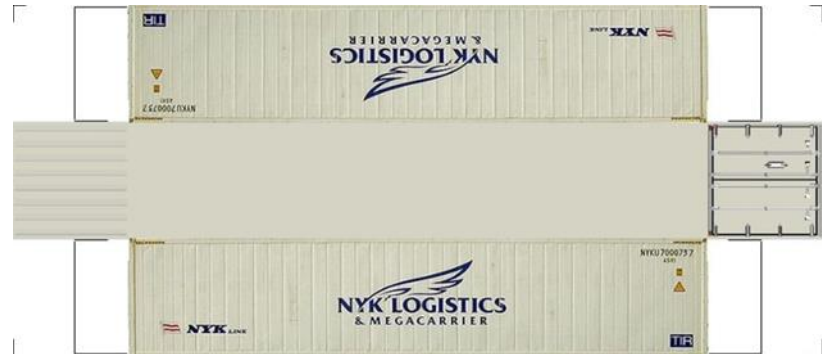

# BUILD YOUR OWN (N SCALE) 40ft SHIPPING CONTAINERS

[Click to watch instructional video](#)

**BUILD YOUR OWN ( 40ft SHIPPING CONTAINERS ) N SCALE**

Drawn By  
[www.krafttrains.com](http://www.krafttrains.com)