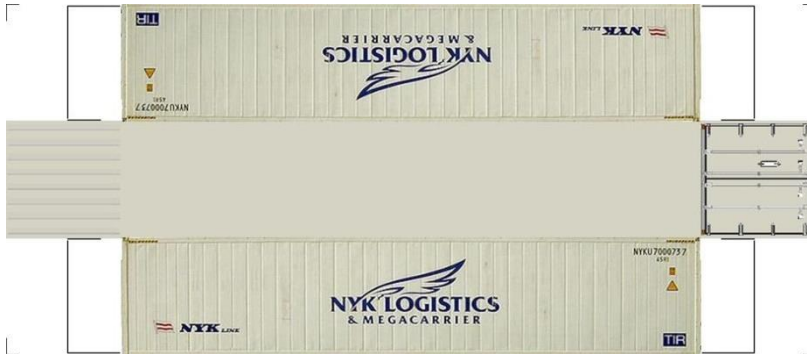

# BUILD YOUR OWN (N SCALE) 40ft SHIPPING CONTAINERS

[Click to watch instructional video](#)

**BUILD YOUR OWN ( 40ft SHIPPING CONTAINERS ) N SCALE**

Drawn By  
[www.krafttrains.com](http://www.krafttrains.com)