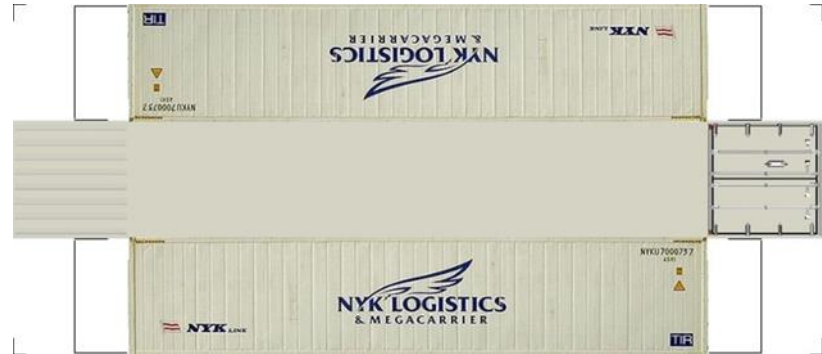

# BUILD YOUR OWN (N SCALE) 40ft SHIPPING CONTAINERS

[Click to watch instructional video](#)

**BUILD YOUR OWN ( 40ft SHIPPING CONTAINERS ) N SCALE**

Drawn By  
[www.krafttrains.com](http://www.krafttrains.com)